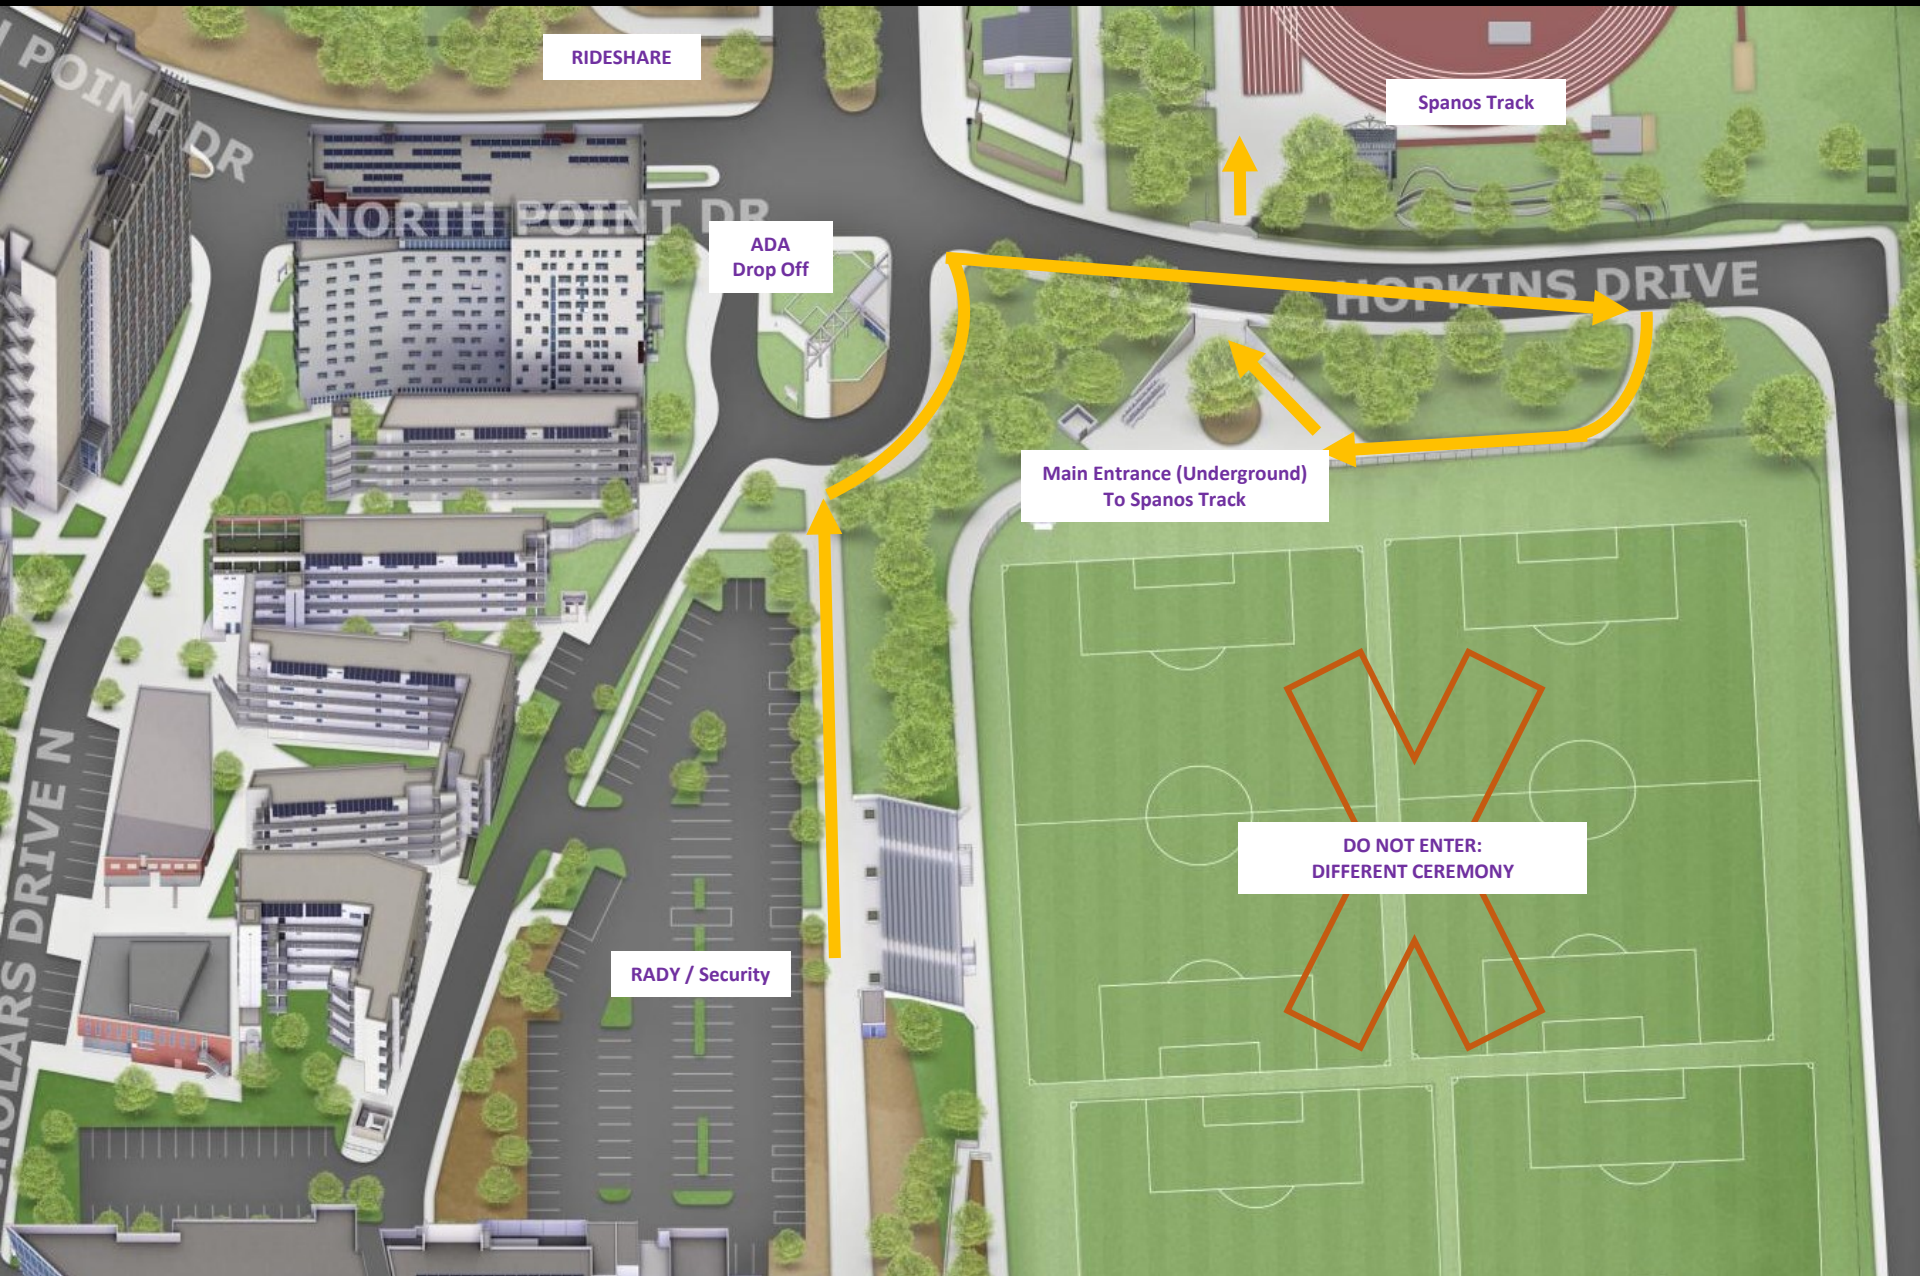

RADY / Security

GPS

Hopkins

Park in Hopkins
Parking Structure

From
La Jolla Village Drive

GPS Commencement Ceremony is at Spanos Track

RIDE SHARE

Spanos Track

ADA Drop Off

HOPKINS DRIVE

NORTH POINT DR

Main Entrance (Underground)
To Spanos Track

DO NOT ENTER:
DIFFERENT CEREMONY

RADIATORS DRIVE N

RADY / Security