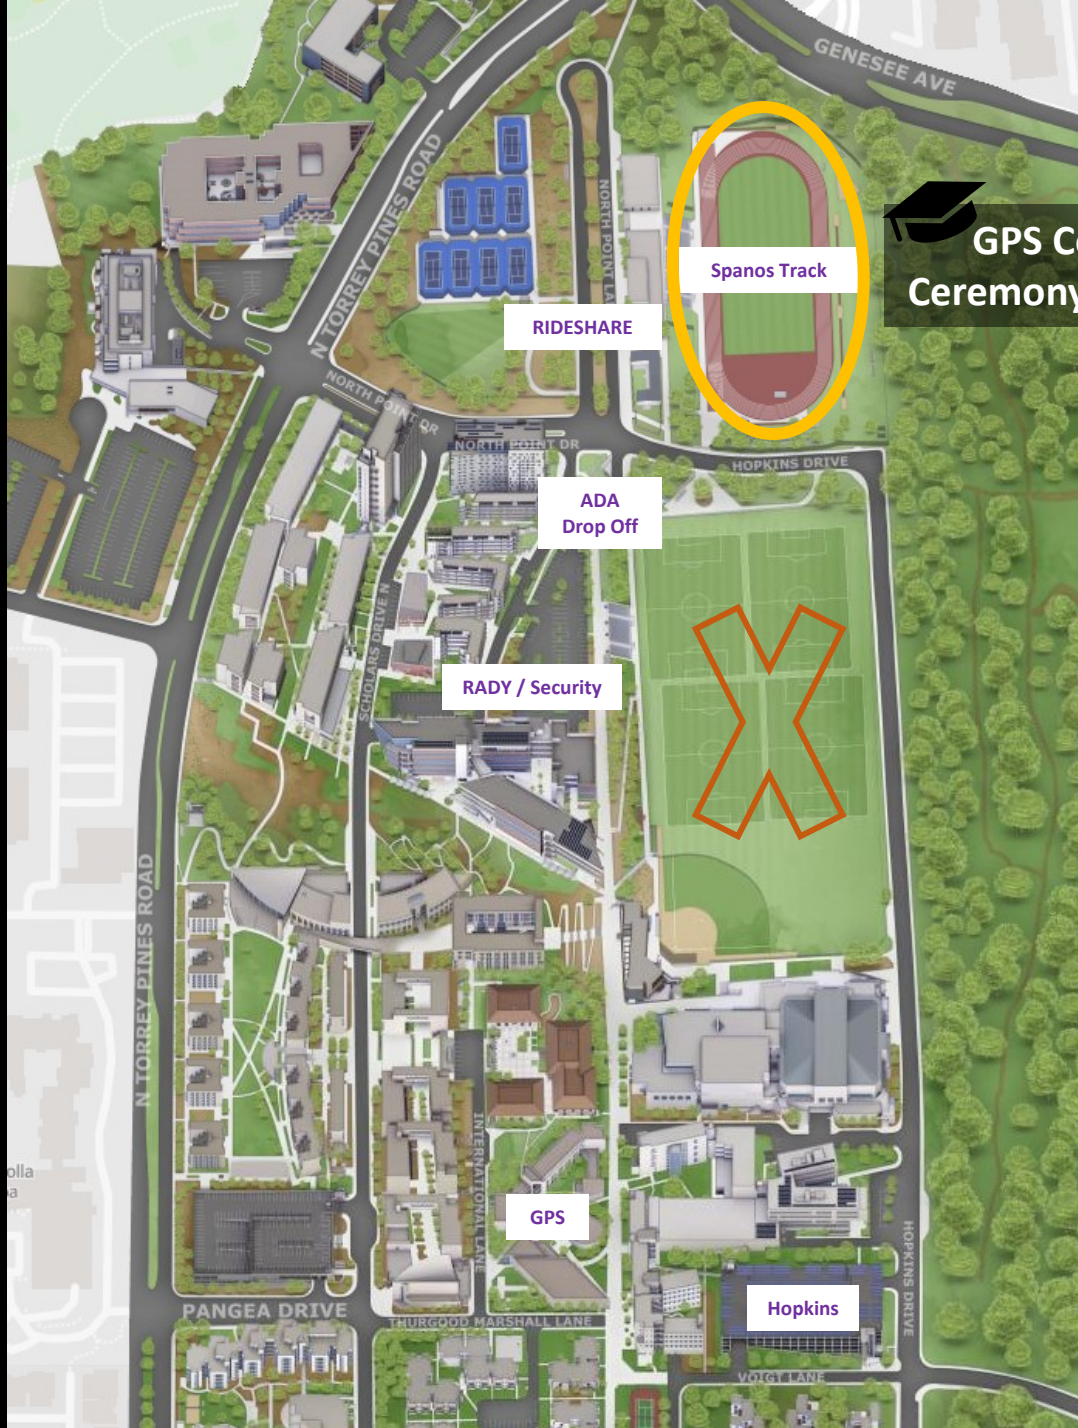

RADY / Security

GPS

Hopkins

Park in Hopkins
Parking Structure

From
La Jolla Village Drive

GPS Commencement Ceremony is at Spanos Track

RIDE SHARE

Spanos Track

ADA Drop Off

HOPKINS DRIVE

NORTH POINT DR

Main Entrance (Underground)
To Spanos Track

DO NOT ENTER:
DIFFERENT CEREMONY

RADIATORS DRIVE N

RADY / Security